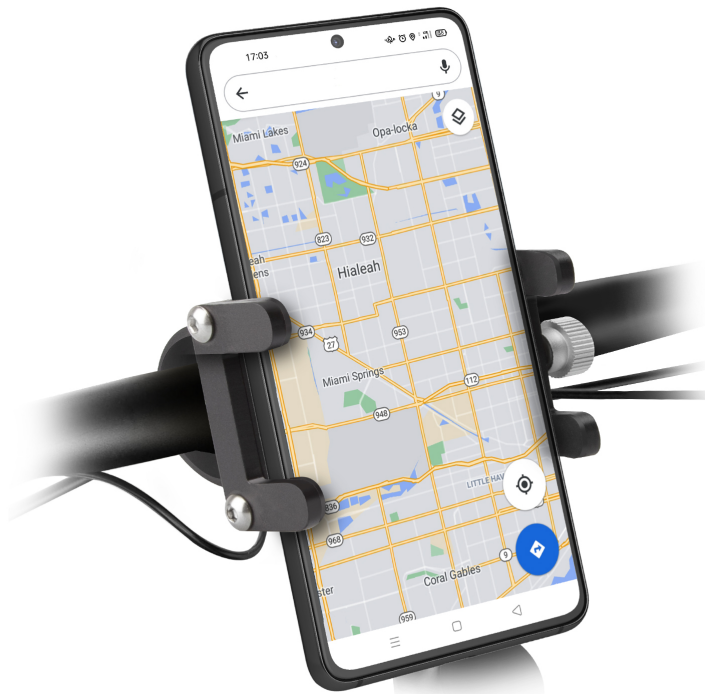

### Travel carefree on a bicycle or scooter with your smartphone always safely in place on the handlebars

#### PHONE STAYS STEADY ON THE HANDLEBARS

With this **mobile phone holder**, you can place your phone in a steady and stable position on the handlebars of your **scooter** or **bicycle**. The **aluminium holder** ensures a **stable grip for your** Apple, Samsung, Huawei, Xiaomi or other smartphone. **Practical protective rubber pads also prevent any damage to your device.** Your phone stays stable and in place even on unpaved paths, gravel roads or city cobblestones.

#### EASY TO INSTALL

The holder includes a **screw** that lets you **widen or tighten the holder** as necessary, adapting it to your mobile. This accessory is also convenient if you need to change modes of transport, letting you safely and easily detach and reattach your phone.

#### COMPACT SIZE

**Take it anywhere** thanks to its compactness. Put it in your backpack or purse to use on rental bikes and scooters as well.