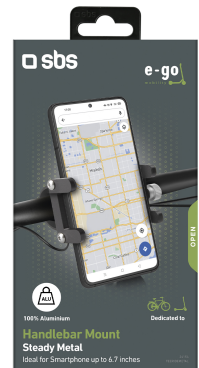

## Aluminium mobile phone holder for bicycles or scooters

SKU: TEERIDEMETAL

### Travel carefree on a bicycle or scooter with your smartphone always safely in place on the handlebars

#### PHONE STAYS STEADY ON THE HANDLEBARS

With this **mobile phone holder**, you can place your phone in a steady and stable position on the handlebars of your **scooter** or **bicycle**. The **aluminium holder** ensures a **stable grip for your** Apple, Samsung, Huawei, Xiaomi or other smartphone. **Practical protective rubber pads also prevent any damage to your device.** Your phone stays stable and in place even on unpaved paths, gravel roads or city cobblestones.

#### EASY TO INSTALL

The holder includes a **screw** that lets you **widen or tighten the holder** as necessary, adapting it to your mobile. This accessory is also convenient if you need to change modes of transport, letting you safely and easily detach and reattach your phone.