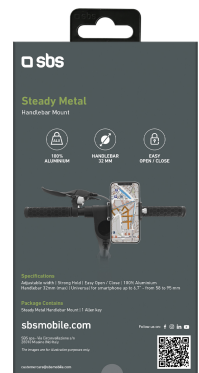

## Aluminium mobile phone holder for bicycles or scooters

SKU: TEERIDEMETAL

#### PHONE STAYS STEADY ON THE HANDLEBARS

With this **mobile phone holder**, you can place your phone in a steady and stable position on the handlebars of your **scooter** or **bicycle**. The **aluminium holder** ensures a **stable grip for your** Apple, Samsung, Huawei, Xiaomi or other smartphone. **Practical protective rubber pads also prevent any damage to your device.** Your phone stays stable and in place even on unpaved paths, gravel roads or city cobblestones.

#### EASY TO INSTALL

The holder includes a **screw** that lets you **widen or tighten the holder** as necessary, adapting it to your mobile. This accessory is also convenient if you need to change modes of transport, letting you safely and easily detach and reattach your phone.

#### DISTINCTIVE FEATURES:

- made in aluminium
- suitable for smartphones up to 6.7 inches
- attaches to the handlebars of bicycles or scooters
- fast and secure screw installation
- compact size

Aluminium mobile phone holder for bicycles or scooters