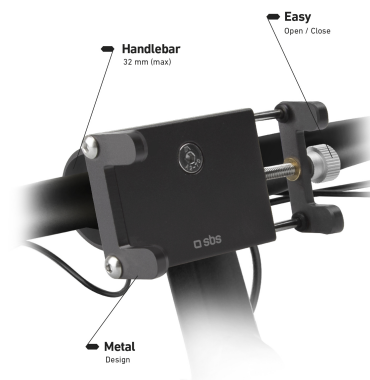

#### EASY TO INSTALL

The holder includes a **screw** that lets you **widen or tighten the holder** as necessary, adapting it to your mobile. This accessory is also convenient if you need to change modes of transport, letting you safely and easily detach and reattach your phone.

#### DISTINCTIVE FEATURES:

- made in aluminium
- suitable for smartphones up to 6.7 inches
- attaches to the handlebars of bicycles or scooters
- fast and secure screw installation
- compact size

Aluminium mobile phone holder for bicycles or scooters

Depth Master: 460 mm

Height Inner: 220 mm

Weight Inner: 1200 g

Width Master: 230 mm

Amount Master: 24

Height Master: 320 mm

Weight Master: 5250 g

Fissaggio facile, rapido e sicuro

DIAMETRO  
0,26 CM

Design moderno e compatto per averlo  
sempre a portata di mano

100% ALLUMINIO

e-go