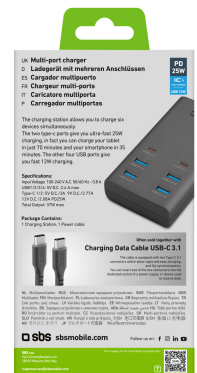

## Charging station with 4 USB-A ports and 2 USB-C ports

SKU: TETR4USB2CPD25WK

#### POWER ALL YOUR DEVICES WITH ONLY ONE CHARGER

This charging station can charge **up to 6 devices simultaneously**. It's equipped with **4 USB-A ports** and **2 USB-C ports**. Use them to charge **smartphones, tablets, speakers, smartwatches, e-readers** and **TWS earphones**. Connect the power cable to the charger and then insert the European plug into a wall socket: the charger will emit energy automatically.

#### FAST AND SAFE CHARGING WITH POWER DELIVERY AND INTELLIGENT CHARGE TECHNOLOGY

The **USB-C ports**, marked in red, are compatible with **Power Delivery (PD) technology**. If used individually, you can charge your devices **completely safely** at a **power of 25W**. Your phone will recharge in 35 minutes, while your tablet will be ready for use in 70 minutes (charging times are a guide and depend on the battery of the device being charged). The blue **USB-A ports** deliver **12W** and are equipped with **Intelligent Charge (IC) technology** which adjusts the power according to the device being charged. Overheating and short circuits are a thing of the past.

#### KEY FEATURES:

- charges up to 6 devices simultaneously

- 4 USB-A ports delivering 12W of power
- USB-A ports equipped with Intelligent Charge (IC) technology that regulates the energy emitted according to the device being charged
- 2 USB-C ports delivering 25W of power
- USB-C ports compatible with Power Delivery (PD) technology; they can deliver more power but always safely
- size: 10.8x5.9x2.4cm
- cable length: 18cm
- European plug