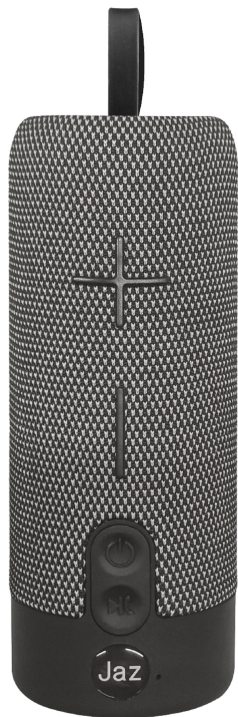

True Wireless Stereo 10W multi-input fabric speaker

SKU: TEJZSPEAKFABRICBTB

Speaker with strap, ideal for listening to music from any source and making hands-free calls

CHOOSE THE SOURCE YOU WANT TO LISTEN TO MUSIC FROM

The **10W fabric multi-input speaker** is the perfect accessory for listening to music **wirelessly** from an enabled device such as a smartphone, a **device with a USB or AUX port**, or a **TF memory card (up to 32GB)**.

The **1200mAh battery** provides a **listening time of up to 4 hours**. When out of power, connect to a power source with the **cable provided: in 2 hours the battery will be back up to 100%**.

TWS TECHNOLOGY FOR STABLE WIRELESS CONNECTION, EVEN WITH OTHER SPEAKERS

With **True Wireless Stereo technology** you can **pair it with another speaker of the same model**. This way, you can listen to your favourite playlist on two speakers creating a party effect or watch a movie in an extremely immersive way like at the cinema.