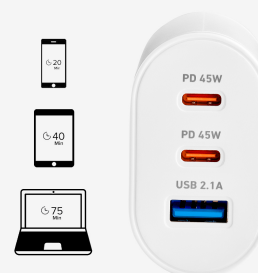

55W Battery Charger - Ultra-fast charge with Power Delivery
SKU: TETR1USB2CPD45W

Technical data

Output power: 55W
Input: 100 - 240 VAC / 50-60 Hz
Output: 5VDC - 2.1A Max
Connector: 2xUSB-C, USB 2.1A
Plug type: EU
Charging type: Fast, Power Delivery
Input voltage: 100 - 240 Vac / 50-60 Hz
Type C output: PD 45W
EAN: 8018417406119
SKU: TETR1USB2CPD45W
Maximum output power: 55 WATT

Logistics data

Depth Pack: 30 mm
Width Pack: 90 mm
Depth Inner: 210 mm
Height Pack: 200 mm
Weight Pack: 140 g
Width Inner: 200 mm
Amount Inner: 6
Depth Master: 470 mm
Height Inner: 100 mm
Weight Inner: 975 g
Width Master: 440 mm
Amount Master: 48
Height Master: 240 mm
Weight Master: 8280 g

Ricarichi velocemente fino a 3 dispositivi insieme