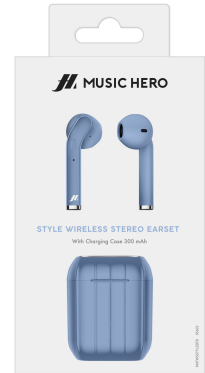

Style – True Wireless Stereo twin earphones

SKU: MHTWSSTYLEBTB

Wireless stereo earphones with 300mAh charging base, multifunction buttons for music and calls

WIRELESS: these earphones connect to each other and to your phone via Bluetooth, ensuring optimum compatibility with your various devices.

MUSIC AND CALLS: the multifunction buttons allow you to manage your tracks or redial the last number.

COMFORT: extremely lightweight with a modern, half in-ear design, making them comfortable to use all day long.