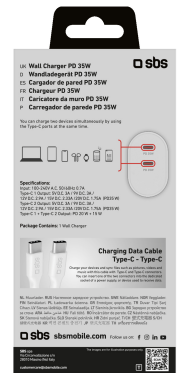

35W Power Delivery Wall Charger with two USB-Cs

SKU: TETR2CPD35W

Quickly charge two devices at the same time

CHARGE TWO DEVICES AT THE SAME TIME

This **mains charger** is ideal for charging **two devices**, such as a tablet or a Samsung smartphone, or an iPhone and an iPad, or a speaker and a smartwatch, **both at the same time**.

After plugging in the charger, connect your device via a USB-C cable: charging will start automatically.

USES 35W POWER DELIVERY TECHNOLOGY

You can also easily **charge** a **MacBook AIR or other laptop models**. Its **two USB-C ports** can deliver **up to 35W** of power if used individually.

Connector: 2xUSB-C

Plug type: EU

Charging type: Power Delivery

Input voltage: 100-250 V A.C. 50/60 Hz - 0.7 A

Color: white

EAN: 8018417420832

SKU: TETR2CPD35W

Maximum output power: 35 WATT

Depth Master: 420 mm

Height Inner: 110 mm

Weight Inner: 865 g

Width Master: 420 mm

Amount Master: 48

Height Master: 240 mm

Weight Master: 7640 g

La Power Delivery ti assicura un'alta quantità di energia in totale sicurezza