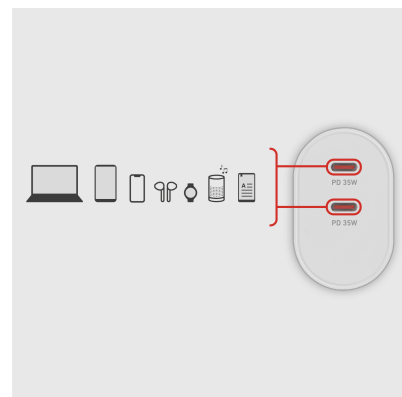

35W Power Delivery Wall Charger with two USB-Cs

SKU: TETR2CPD35W

Quickly charge two devices at the same time

CHARGE TWO DEVICES AT THE SAME TIME

This **mains charger** is ideal for charging **two devices**, such as a tablet or a Samsung smartphone, or an iPhone and an iPad, or a speaker and a smartwatch, **both at the same time**.

Depth Master: 420 mm

Height Inner: 110 mm

Weight Inner: 865 g

Width Master: 420 mm

Amount Master: 48

Height Master: 240 mm

Weight Master: 7640 g

La Power Delivery ti assicura un'alta quantità di energia in totale sicurezza