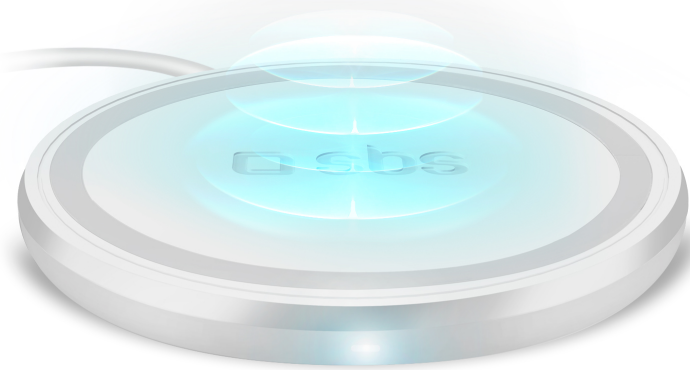

## 15W wireless base

SKU: TEWIRELESSUF15W

### Fast charge wireless charger, Qi compatible

#### UNIVERSAL

**15W of power** to charge your smartphone in **less than an hour**. This wireless desktop dock is perfect for quickly charging your device, **whether it be Android or Apple**.

#### POWERFUL

The desktop dock can fully charge a smartphone in just 50 minutes. Thanks to **ADS (Automatic Detection System)** technology, the wireless charger automatically recognises and regulates the power supplied to your device.