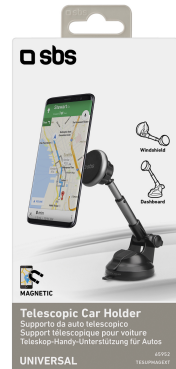

## Telescopic car mount

SKU: TESUPMAGEXT

### Car mount with suction cup for dashboard or windshield, extendable arm and magnetic attachment for smartphone

#### WHY CHOOSE IT

Versatility as a strong point: this **telescopic car mount** perfectly suits the needs of all the drivers who want to keep their smartphone under control.

Viewing maps and incoming calls has never been more convenient: you choose how.

Once you have fixed your device to the magnet of the mount, you can position it horizontally or vertically, thanks to the 360° rotation of the attachment. The adjustable arm also extends up to 16 cm to promote an ideal view of the display.